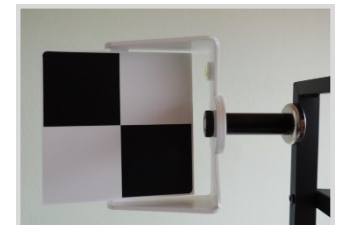

### Target ID.

**A**

Target ID is useful to assign an identification to Easy Target, positioned next to the target by 2 magnets. Writable with erasable markers

**A**

### Adapter with magnet.

**B**

Using the adapter with magnet you have the choice to easily position the Easy Target on ferrous metal surfaces.

**B**

**C**

<b>ET-ID</b>	<b>A</b>	TARGET ID dim. 5x5 cm (identification nr.target)	@
<b>ET-AM</b>	<b>B</b>	ADAPTOR WITH MAGNET	@
	<b>C</b>	SOFT BAG FOR TRANSPORT	@ *