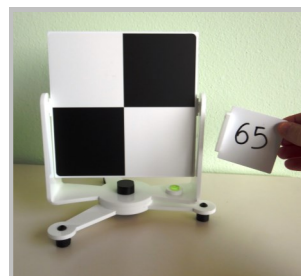

## Plastic Reference target with bracket

Plastic Reference Target with chessboard 16,5x16,5 cm, possibility of 360° horizontal and vertical rotation. Simple and versatile, with different options of use.

### USAGE OPTIONS

*Easy Target  
with bracket*

*Easy Target  
on tripod*

*Easy Target  
with Target ID*

*Easy Target  
with magnet*