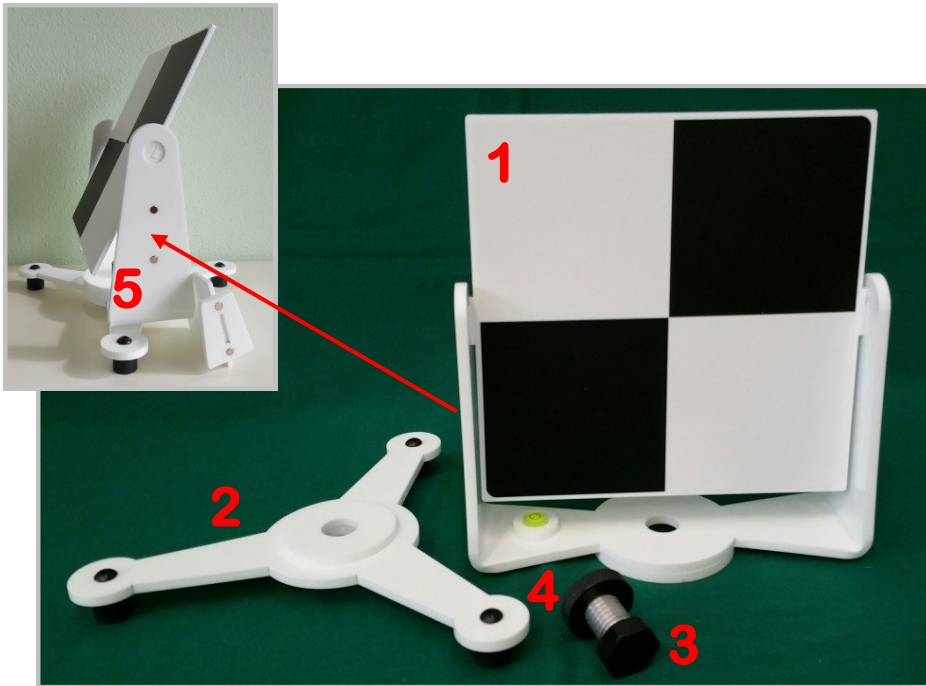

## Plastic Reference target with bracket

Plastic Reference Target with chessboard 16,5x16,5 cm, possibility of 360° horizontal and vertical rotation. Simple and versatile, with different options of use.

### USAGE OPTIONS

*Easy Target  
with bracket*

*Easy Target  
on tripod*

*Easy Target  
with Target ID*

*Easy Target  
with magnet*

## DETAILS

<b>1</b>	TARGET 16x16 WITH BUBBLE
<b>2</b>	BRACKET BASE WITH RUBBER FEET
<b>3</b>	BOLT 5/8"
<b>4</b>	NUT 5/8"
<b>5</b>	MAGNETS FOR TARGET ID